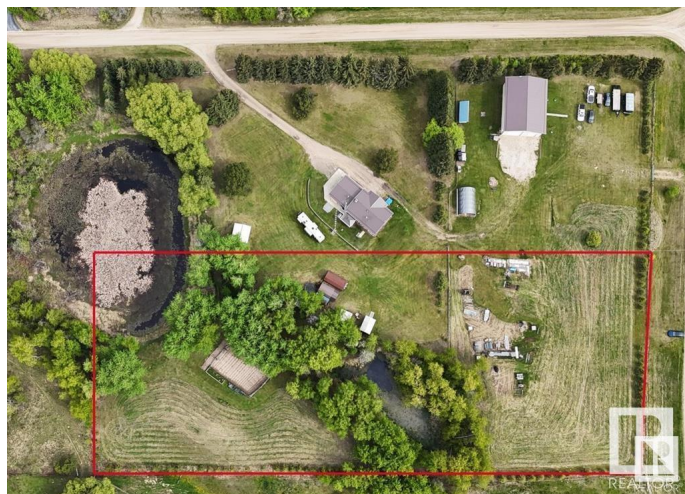

$189,900 - 68 53417 Rge Road 14, Rural Parkland County

MLS® #E4426808

$189,900

0 Bedroom, 0.00 Bathroom,
Rural on 3.14 Acres

Hycrest Place I, Rural Parkland County, AB

3.14 acres in Hycrest Place I, only 10 minutes northwest of Stony Plain. This lot is partially treed, partially cleared, with a large pond, huge garden and various outbuildings. Power and gas are at the property line. Fenced on 3 sides. Close to fishing and nature trails (walking, cross country skiing & horseback riding) at Chickakoo Lake Recreation Area. An easy 5 minute drive to Yellowhead Highway and only a 20 minutes to Edmonton.

Essential Information

MLS® #	E4426808
Price	$189,900
Bathrooms	0.00
Acres	3.14
Type	Rural
Sub-Type	Vacant Lot/Land
Status	Active

Community Information

Address	68 53417 Rge Road 14
Area	Rural Parkland County
Subdivision	Hycrest Place I
City	Rural Parkland County
County	ALBERTA