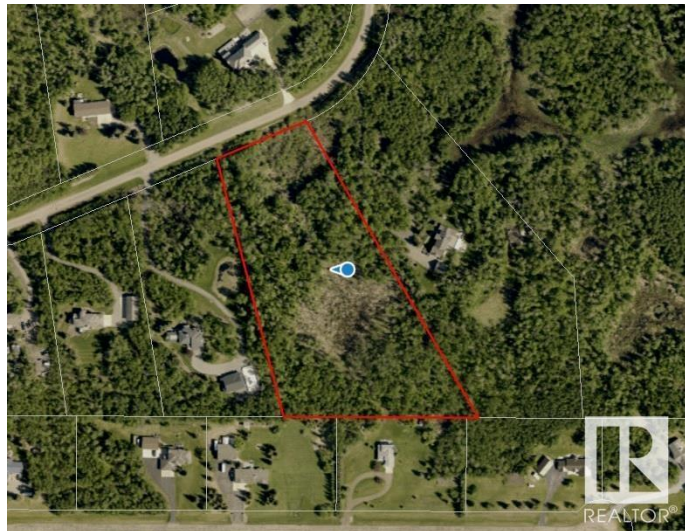

$999,900 - 49 52245 Rge Road 232, Rural Strathcona County

MLS® #E4425271

$999,900

0 Bedroom, 0.00 Bathroom,
Rural on 6.84 Acres

Graham Heights, Rural Strathcona County, AB

DREAM LOCATION to build your DREAM HOME!!! This is the lot you've been waiting for 6.84 acres of raw land in the desirable subdivision of Graham Heights just 2 mins from Sherwood Park. Completely PRIVATE and TREED giving peace and tranquility PLUS all the conveniences of being close to town.

Essential Information

MLS® #	E4425271
Price	$999,900
Bathrooms	0.00
Acres	6.84
Type	Rural
Sub-Type	Vacant Lot/Land
Status	Active

Community Information

Address	49 52245 Rge Road 232
Area	Rural Strathcona County
Subdivision	Graham Heights
City	Rural Strathcona County
County	ALBERTA
Province	AB
Postal Code	T8B 1B6

Exterior