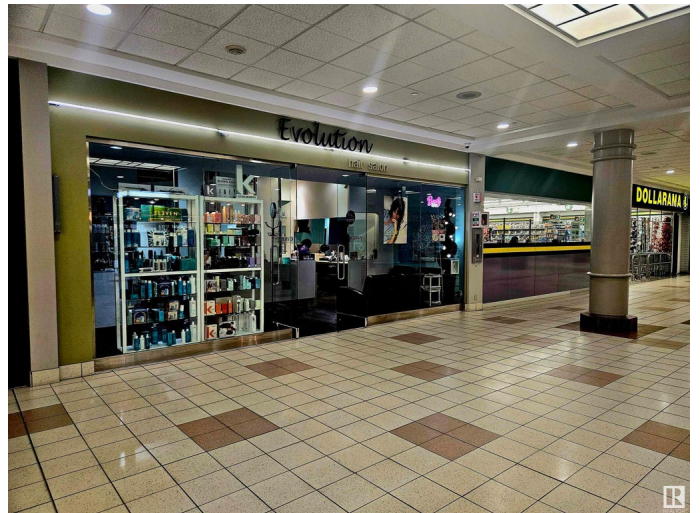

$135,000 - 8230 83 Ave Avenue, Edmonton

MLS® #E4418600

$135,000

0 Bedroom, 0.00 Bathroom,
Business on 0.00 Acres

Bonnie Doon, Edmonton, AB

Unique Opportunity: Turnkey Hair Salon for Sale Take the reins of a fully operational hair salon in a prime central location, thriving for over 30 years with a loyal clientele. This beautifully designed salon boasts high foot and car traffic, surrounded by established businesses and ample free parking. Key Features: Turnkey Operation: Proven success with 4,000 annual appointments and strong walk-in traffic. Stylish Space: 10 styling chairs, 3 dryers, 6 wash stations, and a dedicated aesthetics room. Skilled Staff: Trained professionals eager to stay on for a smooth transition. Retail Potential: Well-known brand products account for 30% of sales. Supportive Landlords: Flexible arrangements for the new owner. Included in the sale are all furniture, fixtures, inventory, and a new POS system. The current owner is committed to comprehensive training. Thereâ€™s also potential for shared ownership. Donâ€™t miss this chance to excel in the beauty industry!

Built in 1958

Essential Information

MLS® #	E4418600
Price	$135,000
Bathrooms	0.00
Acres	0.00