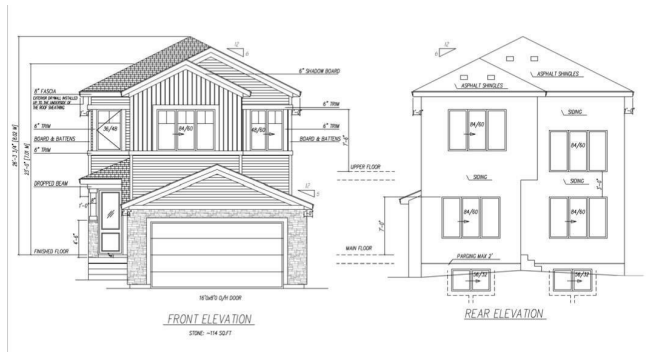

$665,000 - 4 Edgefield Way, St. Albert

MLS® #E4413406

$665,000

3 Bedroom, 3.00 Bathroom, 2,157 sqft

Single Family on 0.00 Acres

Erin Ridge North, St. Albert, AB

Pre-Sale opportunity now available for this gorgeous new construction in Erin Ridge North St. Albert! This home features a main floor den with a full bath, mudroom with bench and hooks, walk-through pantry, beautiful kitchen, dining room, and an open to above living room with HUGE windows. On the second level you have 3 bedrooms with 2 full baths, bonus room with an indented ceiling, and laundry room with a sink. Also includes a side entrance. Other options available. Photos are of a different home.

Built in 2024

Essential Information

MLS® #	E4413406
Price	$665,000
Bedrooms	3
Bathrooms	3.00
Full Baths	3
Square Footage	2,157
Acres	0.00
Year Built	2024
Type	Single Family
Sub-Type	Detached Single Family
Style	2 Storey
Status	Active

Community Information