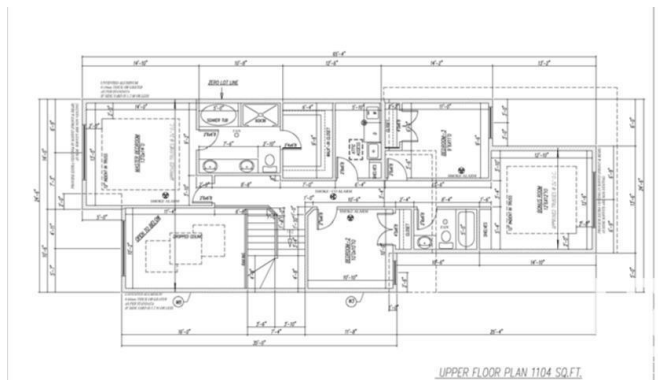

$665,000 - 4 Edgefield Way, St. Albert

MLS® #E4413406

$665,000

3 Bedroom, 3.00 Bathroom, 2,157 sqft

Single Family on 0.00 Acres

Erin Ridge North, St. Albert, AB

Pre-Sale opportunity now available for this gorgeous new construction in Erin Ridge North St. Albert! This home features a main floor den with a full bath, mudroom with bench and hooks, walk-through pantry, beautiful kitchen, dining room, and an open to above living room with HUGE windows. On the second level you have 3 bedrooms with 2 full baths, bonus room with an indented ceiling, and laundry room with a sink. Also includes a side entrance. Other options available. Photos are of a different home.

Built in 2024

Essential Information

MLS® #	E4413406
Price	$665,000
Bedrooms	3
Bathrooms	3.00
Full Baths	3
Square Footage	2,157
Acres	0.00
Year Built	2024
Type	Single Family
Sub-Type	Detached Single Family
Style	2 Storey
Status	Active

Community Information