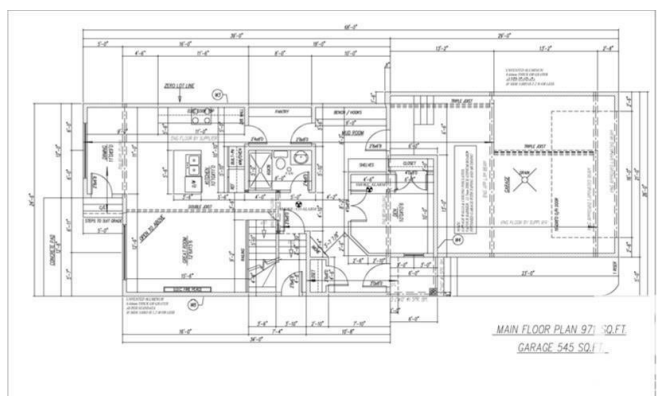

$665,000 - 4 Edgefield Way, St. Albert

MLS® #E4413406

$665,000

3 Bedroom, 3.00 Bathroom, 2,157 sqft

Single Family on 0.00 Acres

Erin Ridge North, St. Albert, AB

Pre-Sale opportunity now available for this gorgeous new construction in Erin Ridge North St. Albert! This home features a main floor den with a full bath, mudroom with bench and hooks, walk-through pantry, beautiful kitchen, dining room, and an open to above living room with HUGE windows. On the second level you have 3 bedrooms with 2 full baths, bonus room with an indented ceiling, and laundry room with a sink. Also includes a side entrance. Other options available. Photos are of a different home.

Built in 2024

Essential Information

MLS® #	E4413406
Price	$665,000
Bedrooms	3
Bathrooms	3.00
Full Baths	3
Square Footage	2,157
Acres	0.00
Year Built	2024
Type	Single Family
Sub-Type	Detached Single Family
Style	2 Storey
Status	Active

Community Information